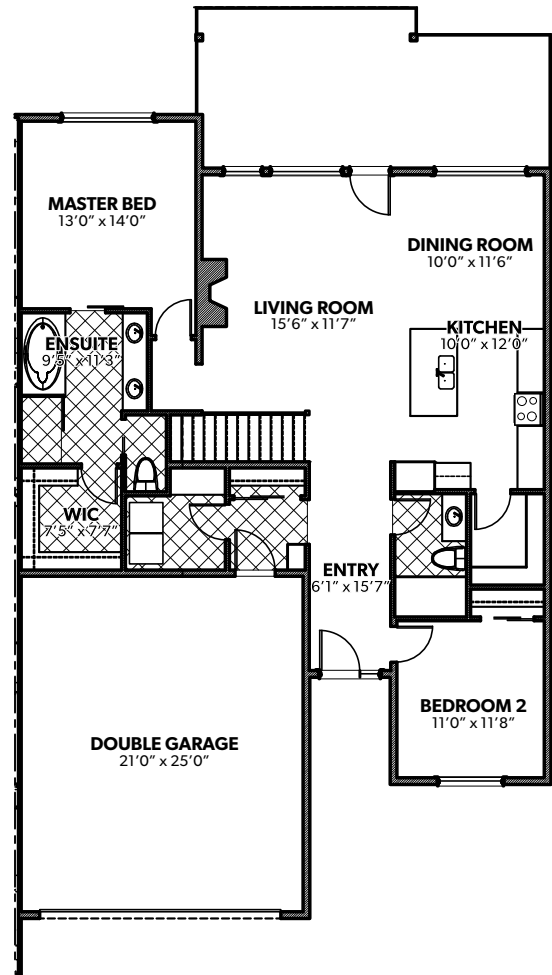

The Twilight

2 BEDROOMS
1.5 BATHROOMS
1,496 SQ.FT.

FRONT ELEVATION

BASEMENT LEVEL
940 SQ.FT. (OPTIONAL)

GROUND FLOOR
1,496 SQ.FT.

All unit measurements are approximate. Location of mechanicals may vary depending on site conditions.