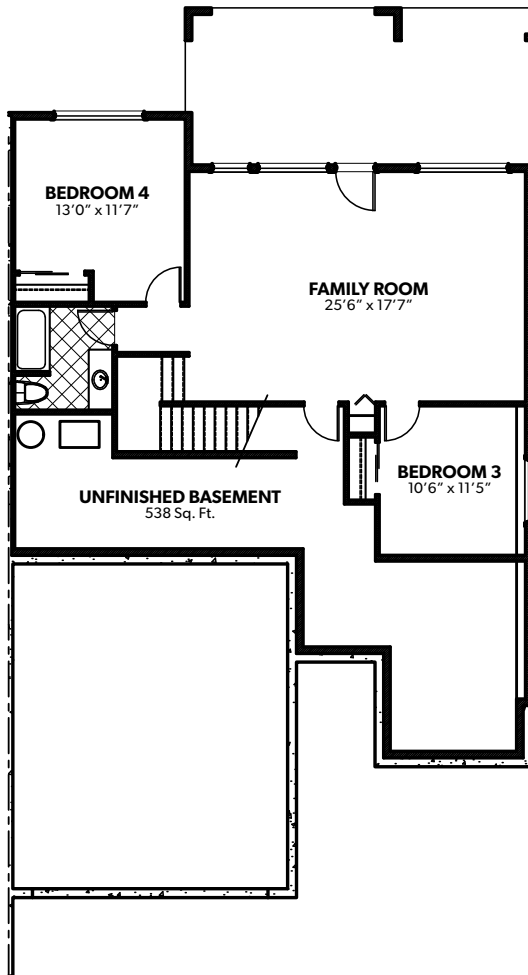

The Twilight

2 BEDROOMS
1.5 BATHROOMS
1,496 SQ.FT.

FRONT ELEVATION

BASEMENT LEVEL
940 SQ.FT. (OPTIONAL)

GROUND FLOOR
1,496 SQ.FT.

All unit measurements are approximate. Location of mechanicals may vary depending on site conditions.