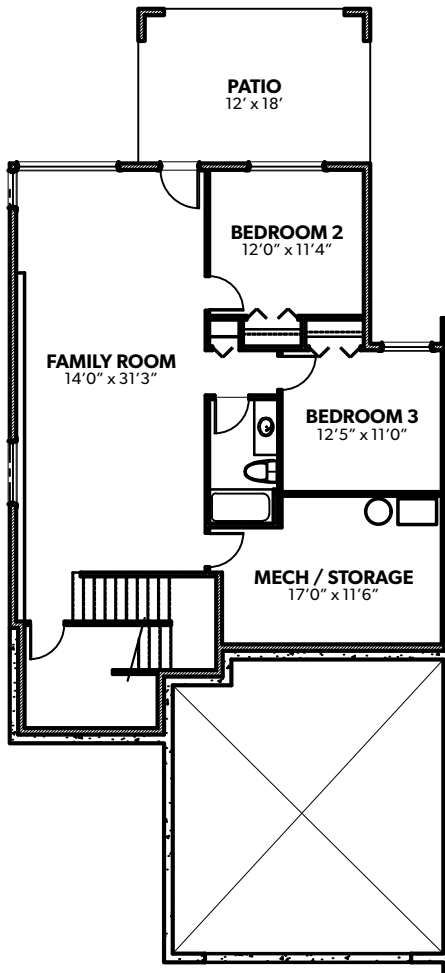

# The Sunset

1 BEDROOMS  
1.5 BATHROOMS  
INDOOR - 1,299 SQ.FT.  
OUTDOOR - 216 SQ.FT.

## FRONT ELEVATION

**BASEMENT LEVEL**  
911 SQ.FT. (OPTIONAL)

**GROUND FLOOR**  
1,299 SQ.FT.

All unit measurements are approximate. Location of mechanicals may vary depending on site conditions.