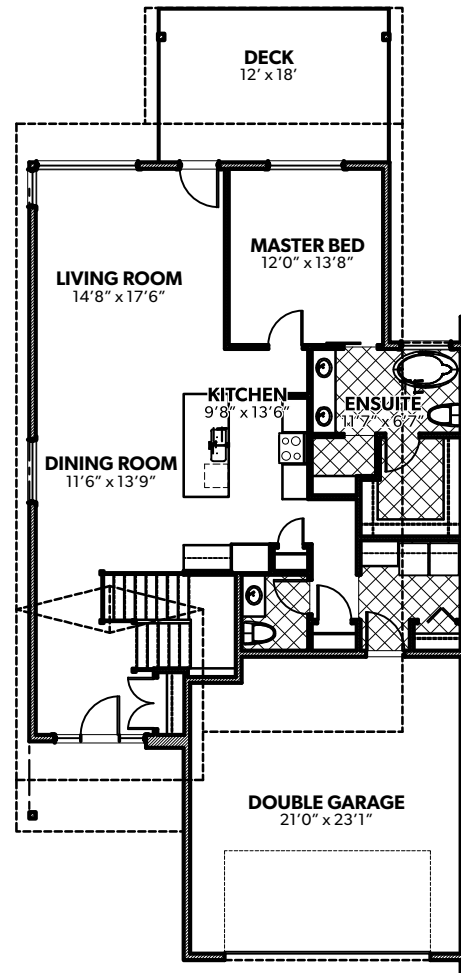

# The Sunset

1 BEDROOMS  
1.5 BATHROOMS  
INDOOR - 1,299 SQ.FT.  
OUTDOOR - 216 SQ.FT.

## FRONT ELEVATION

**BASEMENT LEVEL**  
911 SQ.FT. (OPTIONAL)

**GROUND FLOOR**  
1,299 SQ.FT.

All unit measurements are approximate. Location of mechanicals may vary depending on site conditions.