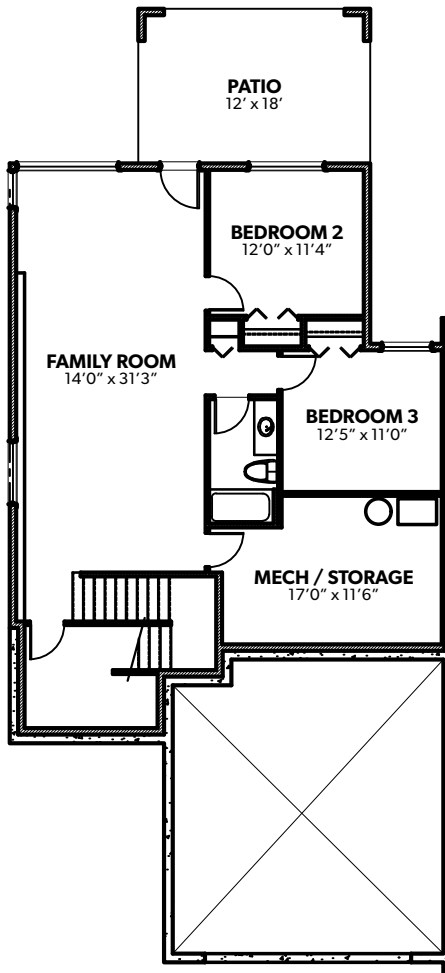

The Sunset

1 BEDROOMS
1.5 BATHROOMS
INDOOR - 1,299 SQ.FT.
OUTDOOR - 216 SQ.FT.

FRONT ELEVATION

BASEMENT LEVEL
911 SQ.FT. (OPTIONAL)

GROUND FLOOR
1,299 SQ.FT.