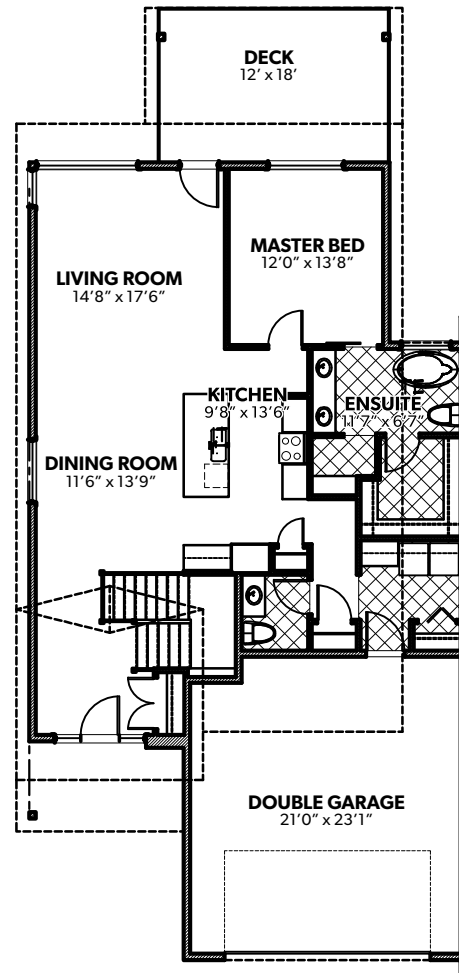

The Sunset

1 BEDROOMS
1.5 BATHROOMS
INDOOR - 1,299 SQ.FT.
OUTDOOR - 216 SQ.FT.

FRONT ELEVATION

BASEMENT LEVEL
911 SQ.FT. (OPTIONAL)

GROUND FLOOR
1,299 SQ.FT.