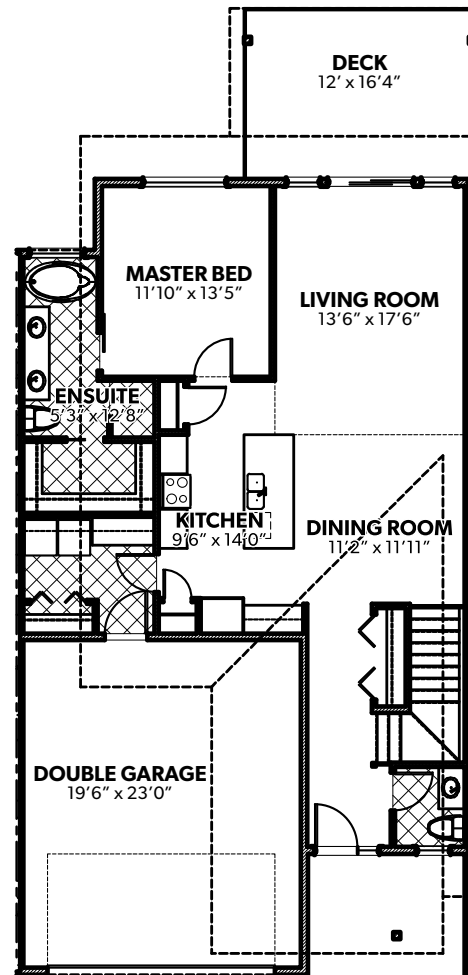

The Eclipse

1 BEDROOMS
1.5 BATHROOMS
INDOOR - 1,176 SQ.FT.
OUTDOOR - 196 SQ.FT.

FRONT ELEVATION

BASEMENT LEVEL
816 SQ.FT. (OPTIONAL)

GROUND FLOOR
1,176 SQ.FT.

All unit measurements are approximate. Location of mechanicals may vary depending on site conditions.