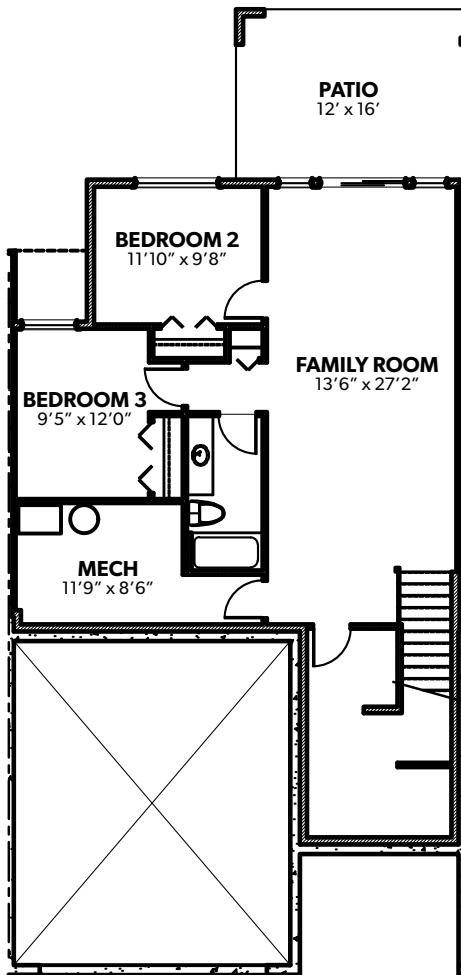

The Eclipse

1 BEDROOMS
1.5 BATHROOMS
INDOOR - 1,176 SQ.FT.
OUTDOOR - 196 SQ.FT.

FRONT ELEVATION

BASEMENT LEVEL
816 SQ.FT. (OPTIONAL)

GROUND FLOOR
1,176 SQ.FT.

All unit measurements are approximate. Location of mechanicals may vary depending on site conditions.