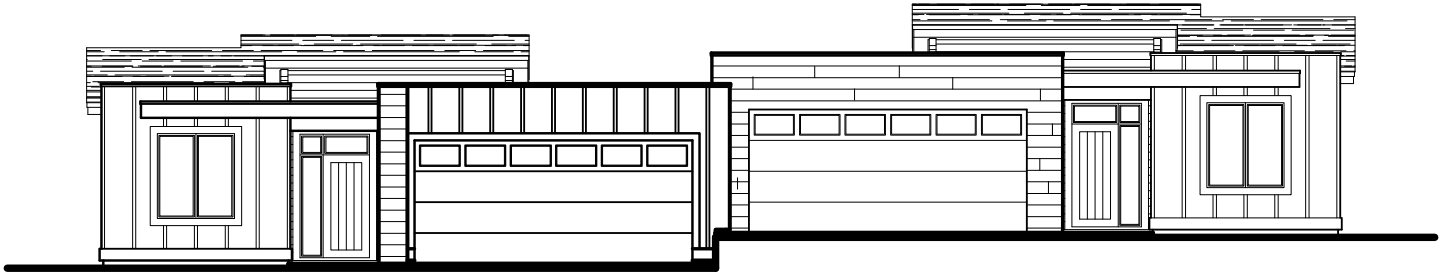

The Twilight

2 BEDROOMS
2 BATHROOMS
1,496 SQ.FT.

FRONT ELEVATION

BASEMENT LEVEL
940 SQ.FT. (OPTIONAL)

GROUND FLOOR
1,496 SQ.FT.

All unit measurements are approximate. Location of mechanicals may vary depending on site conditions.