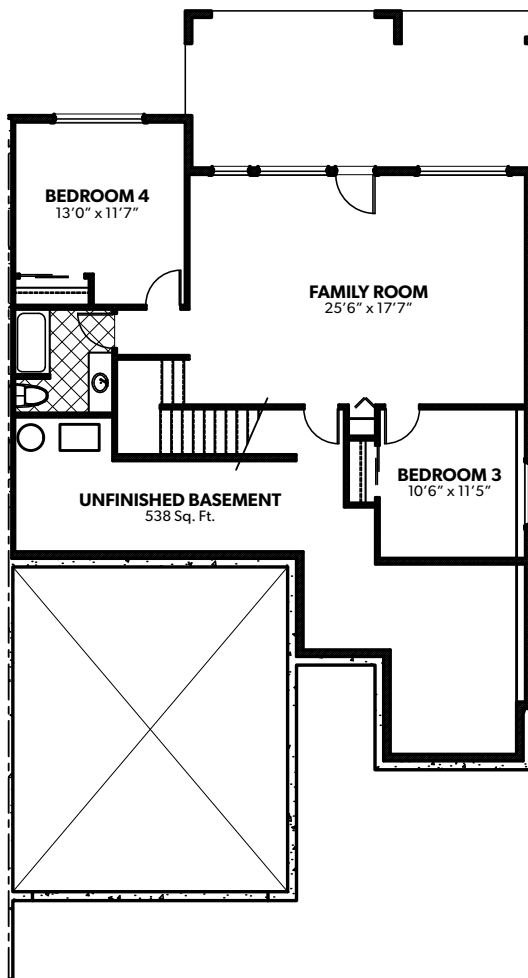

The Twilight

2 BEDROOMS
2 BATHROOMS
1,496 SQ.FT.

FRONT ELEVATION

BASEMENT LEVEL
940 SQ.FT. (OPTIONAL)

GROUND FLOOR
1,496 SQ.FT.

All unit measurements are approximate. Location of mechanicals may vary depending on site conditions.