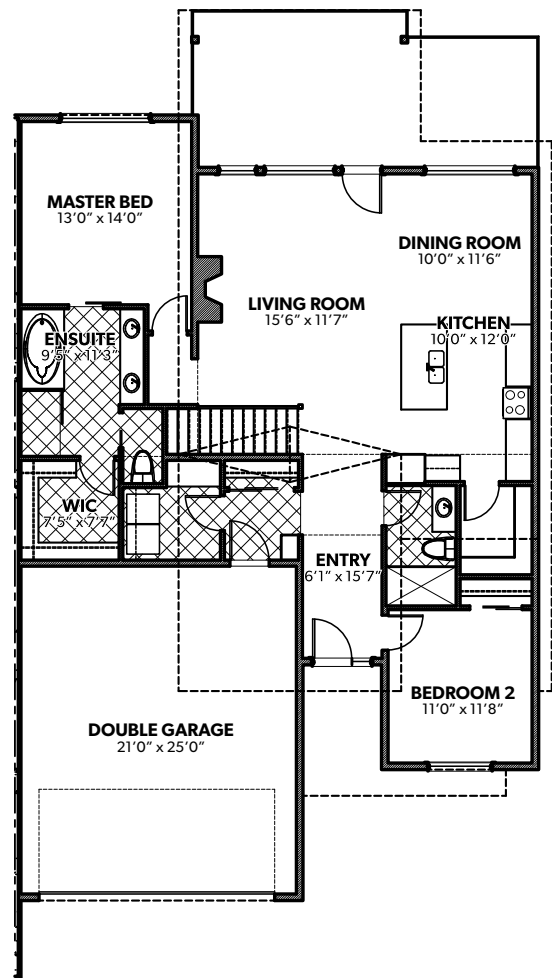

The Twilight

2 BEDROOMS
2 BATHROOMS
1,496 SQ.FT.

FRONT ELEVATION

BASEMENT LEVEL
940 SQ.FT. (OPTIONAL)

GROUND FLOOR
1,496 SQ.FT.

All unit measurements are approximate. Location of mechanicals may vary depending on site conditions.